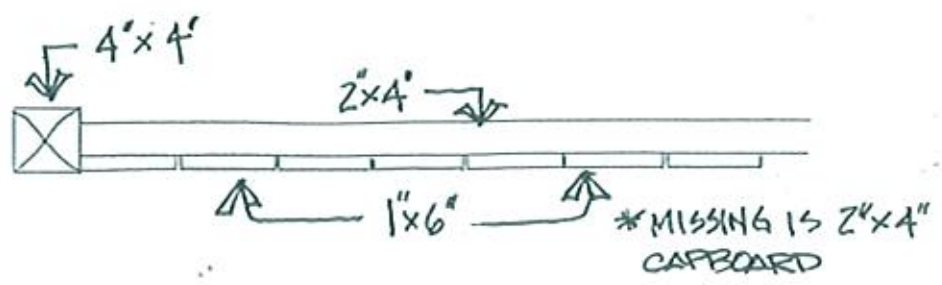

FENCE, "Key hole" solid fence with decorative posts

5" DISTANCE BETWEEN
BOTTOM OF CAPBOARD
AND TOP OF KEYHOLE

FENCE HEIGHT IS
6'-6" FROM GRADE