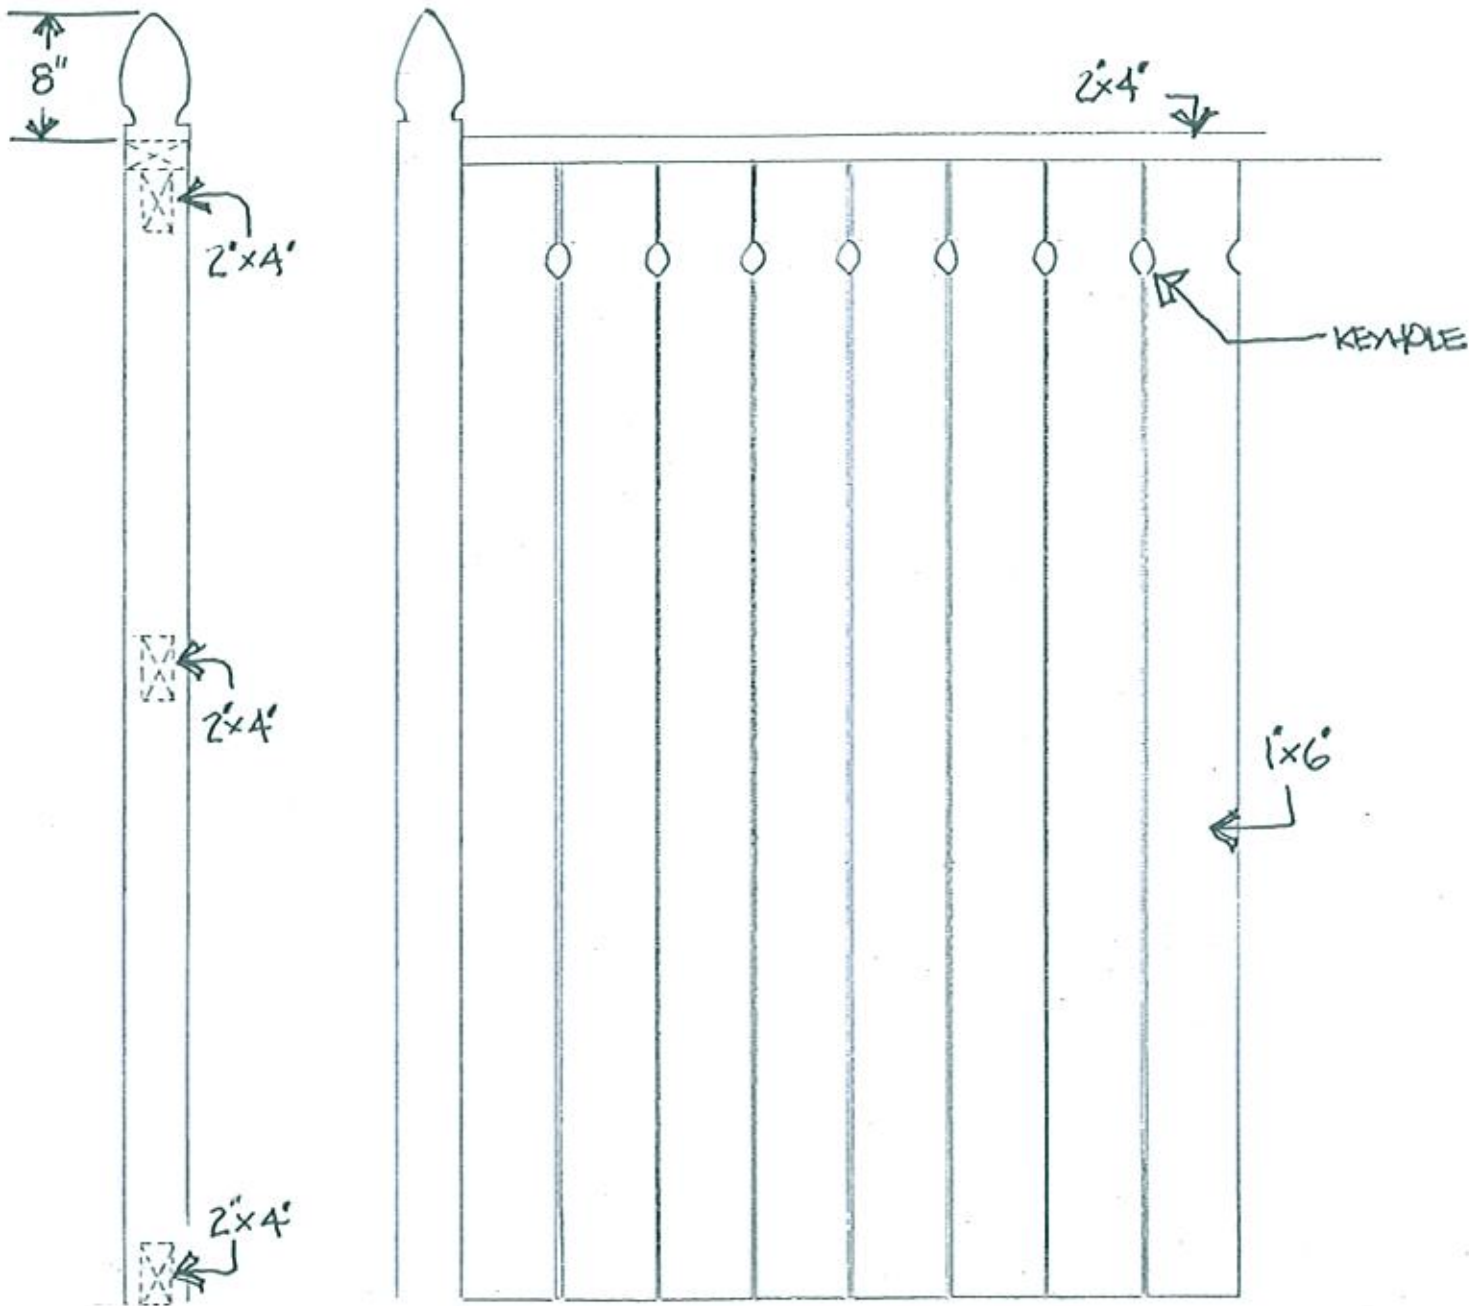

FENCE, "Key hole" solid fence with decorative posts

5" DISTANCE BETWEEN
BOTTOM OF CAPBOARD
AND TOP OF KEYHOLE

FENCE HEIGHT IS
6'-6" FROM GRADE